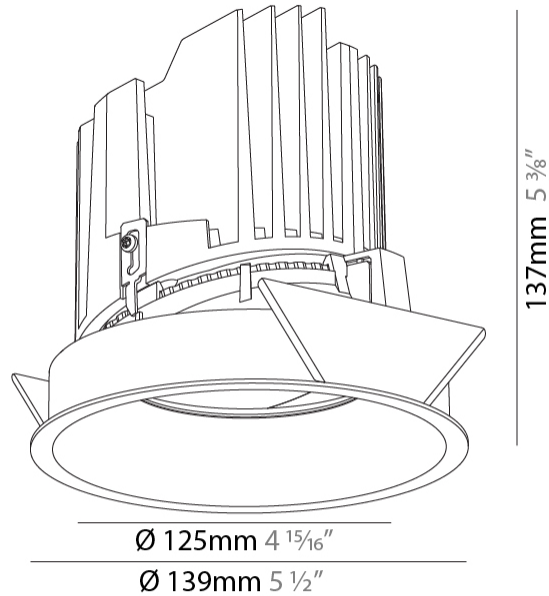

GENERAL

Series: Bioniq
Subseries: Bioniq Round Semi Adjustable
Brand: Prolicht
Division: Architectural
Mounting Type: Recessed
Mounting Location: Ceiling
Subcategory: Downlight

PHYSICAL

Shape: Round
Diameter (mm): 139
Diameter (in): 5 1/2
Height (mm): 137
Height (in): 5 3/8
Ceiling Thickness (mm): 10 / 12.5 / 15
Ceiling Thickness (in): 3/8 or 1/2 or 9/16
Min. Recessing Depth (mm): 150
Min. Recessing Depth (in): 5 7/8
Light Distribution: Adjustable / Downlight
Weight (kg): 0.856
Weight (lbs): 1.89
Fixture Finish: SSR / BKV / CWI / CRY / HAB / UFT / ITA / RUA / FTG / MYG / LOD / PUS / FRO / FUP / KIA / POP / BLS / SPG / MEY / GOH / GUM / CHC / COM / ABZ / JAG / OBR / MOS / ROR
Fixture Material: Aluminum Die Cast
Cut-out Measurements: 130mm / 5 1/8"

LED

Number of LEDs: 1
Color Temperature (°K): 2700 / 3000 / 3500 / 4000
Max. Delivered Lumen (lm): 2030 / 2080 / 2185 / 2230
Nominal Lumen (lm): 3210 / 3290 / 3459 / 3530
CRI: >90 CRI
Efficiency (%): 0.631
Lamp Life (hrs): 50000

OPTICAL

Reflector: 20 / 40 / 60
Adjustability: Rotational 355°; Tilt 10°

RATINGS AND CERTIFICATIONS

Certified By: Certified for North American Standards
IP rating: IP20

BIONIQ ROUND SEMI ADJUSTABLE RECESSED